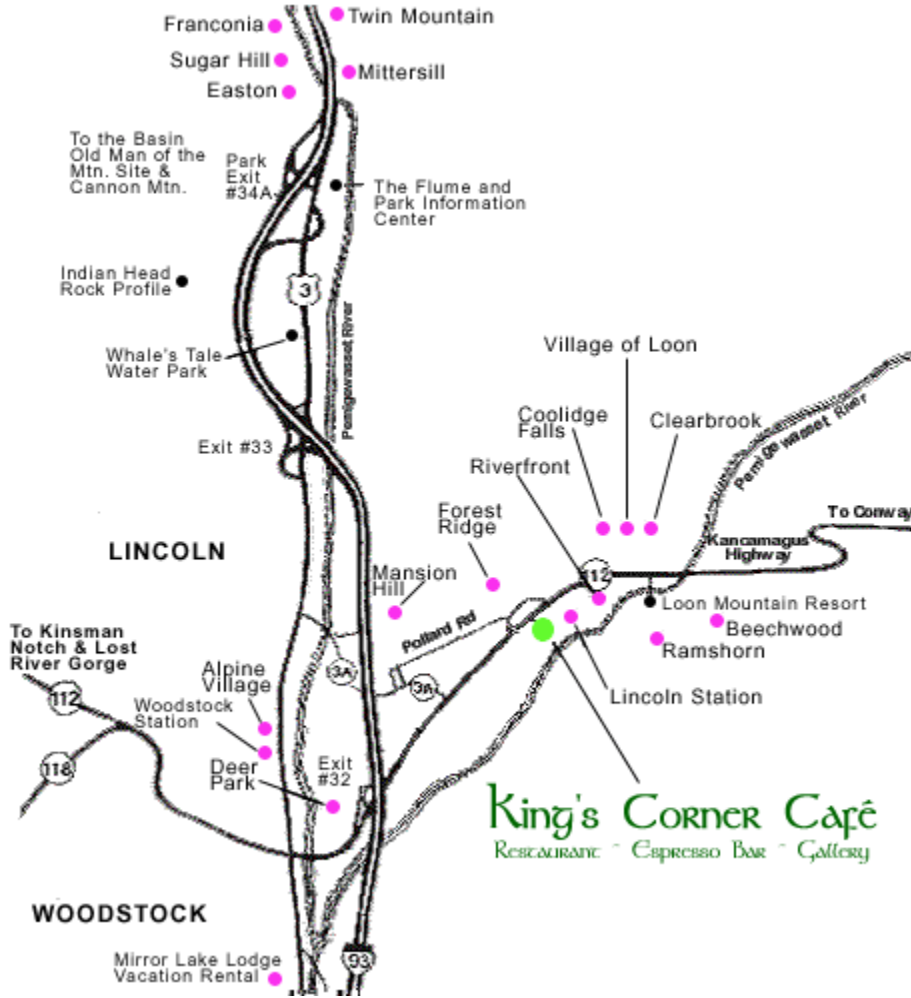

(603) 745-3802

Rt. 112 - Kancamagus Highway ~ Lincoln, NH
Take Exit 32 off Interstate 93, Go toward Loon Mtn Ski Area (Road to N.Conway)
About 1.3 miles on the right in the Depot Plaza next to Gordi's Steak & Seafood

[Map in Printable PDF](#)

Use your browser to close this window